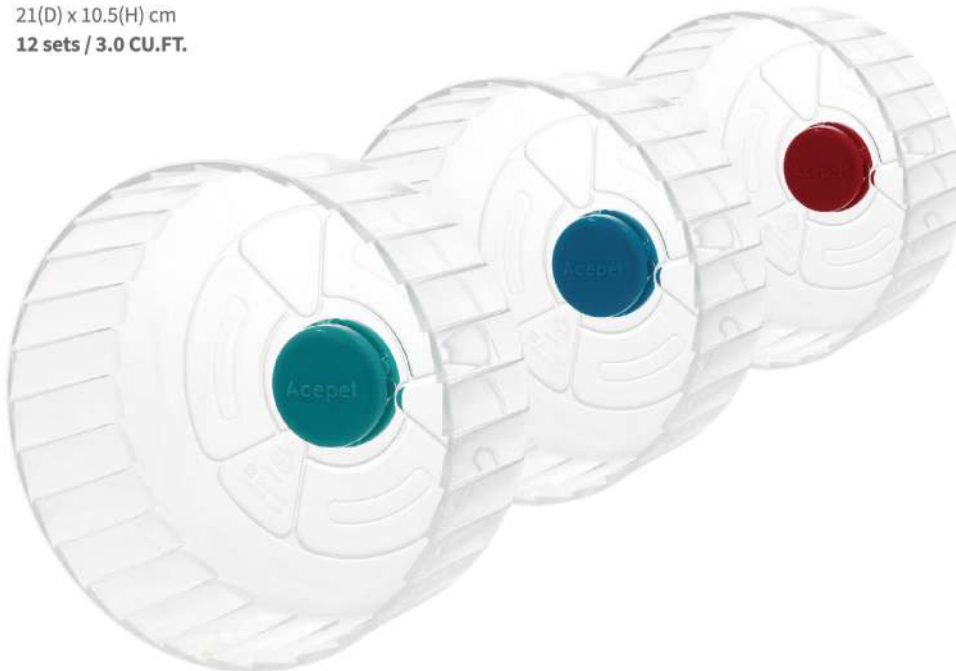

• Quick disassembly

21 cm comfortable space

Fast and silent

9° anti-centrifugal force

Easy to clean

806-P

● ● ● | Colors

21(D) x 10.5(H) cm
12 sets / 3.0 CU.FT.