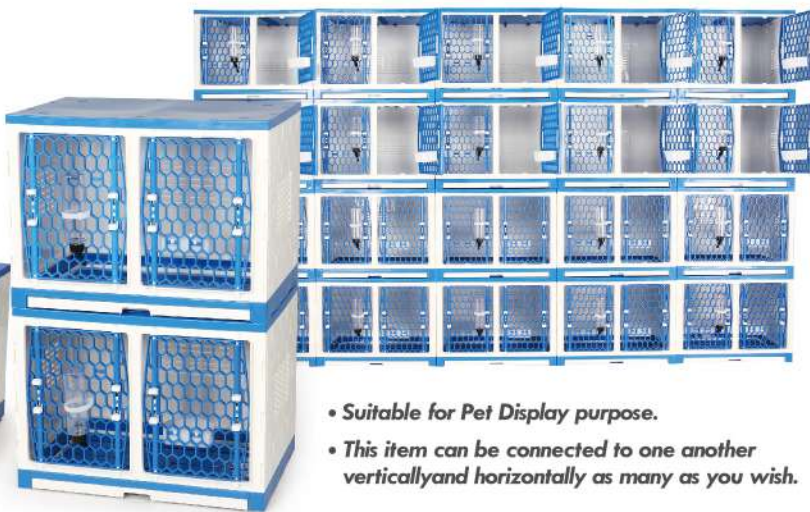

Villa & Fences

Pet Display Resort

677

● ● | Colors

40(L) x 59(W) x 46(H) cm
3 sets / 4.5 CU.FT.
(with 300c.c Drinker,Feeder)

- Suitable for Pet Display purpose.
- This item can be connected to one another vertically and horizontally as many as you wish.

677-A

● ● | Colors

40(L) x 59(W) x 46(H) cm
3 sets / 4.5CU.FT.
(with 300c.c Drinker, Feeder)