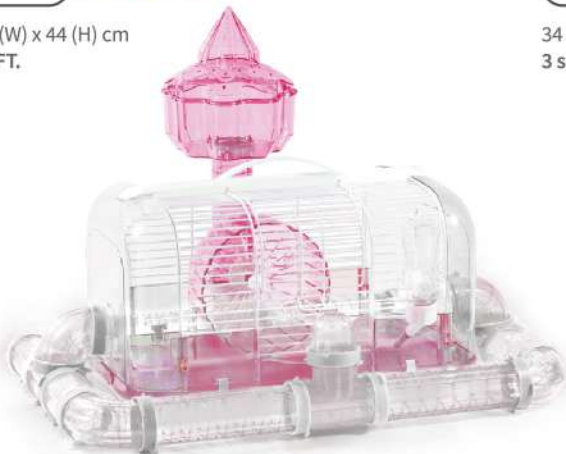

720-CT

● ● ● ● | Colors

47.5 (L) x 61 (W) x 44 (H) cm
3 set / 3 CU.FT.