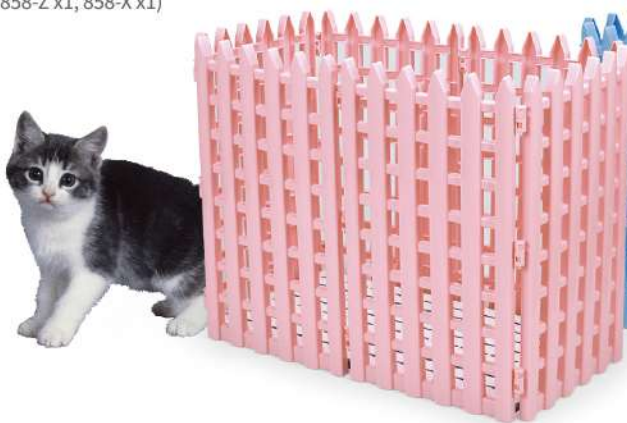

Pet Fences (MONDULAR)

858-A ● ● | Colors

83(L) x 42(W) x 66(H) cm
1 set / 2.5 CU.FT.
(with 858 x 6 Fences,
858-Z x1, 858-X x1)