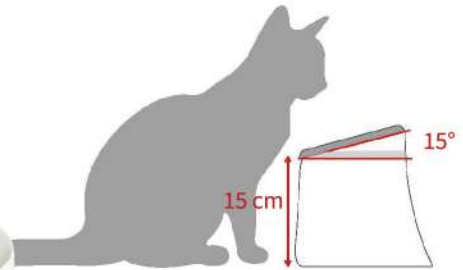

# Minimalist Rack

763-A ○ ● | Colors

12.5(L) x 9.5(W) x 21(H) cm  
24 sets / 2.3 CU.FT.

304 stainless steel

763-B ● ● | Colors

12.5(L) x 9.5(W) x 21(H) cm  
24 sets / 2.3 CU.FT.

Lightweight plastic

# Ergonomic Pet Bowl

893-D ○ ● ● | Colors

W / 893-1D  
20(L) x 20(W) x 20(H) cm  
12 sets / 3.8 CU.FT.

- Height: 15cm
- Inclination: 15°
- economic to pet.

• Food concentrated in the middle.

893-1

○ | Color  
14.5(D) x 4(H) cm  
150 g (5.2 oz)

- Thickened to 0.6mm.
- No rolled edges.
- Hand-friendly.

893-1D

○ | Color  
14.5(D) x 5.5(H) cm  
210 g (7.4 oz)

• Increase capacity.