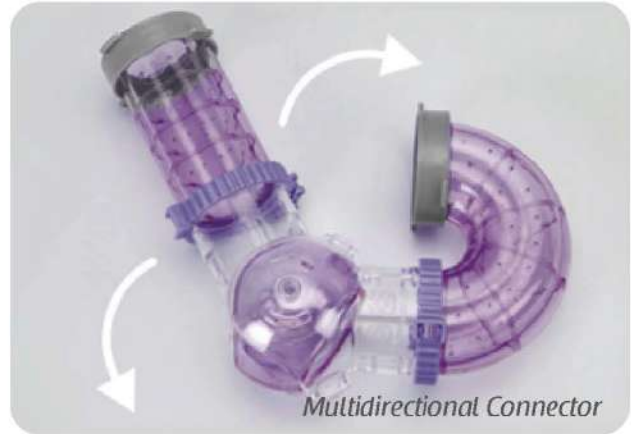

752-M

●●●● | Colors

14.5(L) x 8(W) x 7.5(H) cm  
60 sets / 2.6 CU.FT.

• Standard dia.easy fit w/tube hole in most hamster cages.

752-L

●●○ | Colors

21(L) x 11(W) x 9.5(H) cm  
100 sets / 6.4 CU.FT.

• The flower nut let the funhouse can be fastened on wire cages.