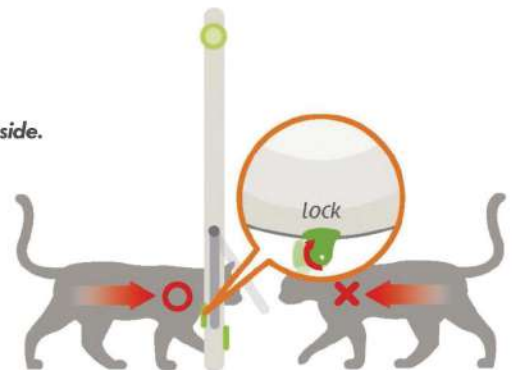

## Modular Fences Panel

860-H

● | Color

9(W) x 89(H) x 3.5(T) cm  
24 pcs / 2.9 CU.FT.

- The transparent flap access at the bottom equips with a lock each side.
- The transparent flap access can let small pets easily go through.
- Horizontal gate lock design can hold the door plate firmly to avoid pet open it easily.
- The main gate will swing back to position automatically.
- It helps owners more easy and handy in use.
- The product is expandable. It can be adjusted base on actual need and expanded by adding more fences panels.