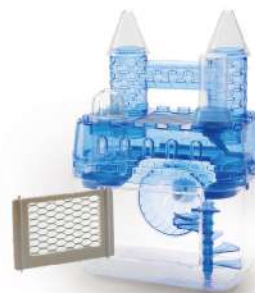

## Pet Game Cage-Starburg

724-A

● ● | Colors

24.5 (L) x 29 (W) x 55 (H) cm  
12 sets / 7.5 CU.FT.  
(with 120c.c Drinker,  
Feeder 768,  
Ferris Wheel)

724-AD

● ● | Colors

24.5 (L) x 29 (W) x 39 (H) cm  
12 sets / 7.5 CU.FT.  
(with 120c.c Drinker,  
Feeder 768, Wheel 800)