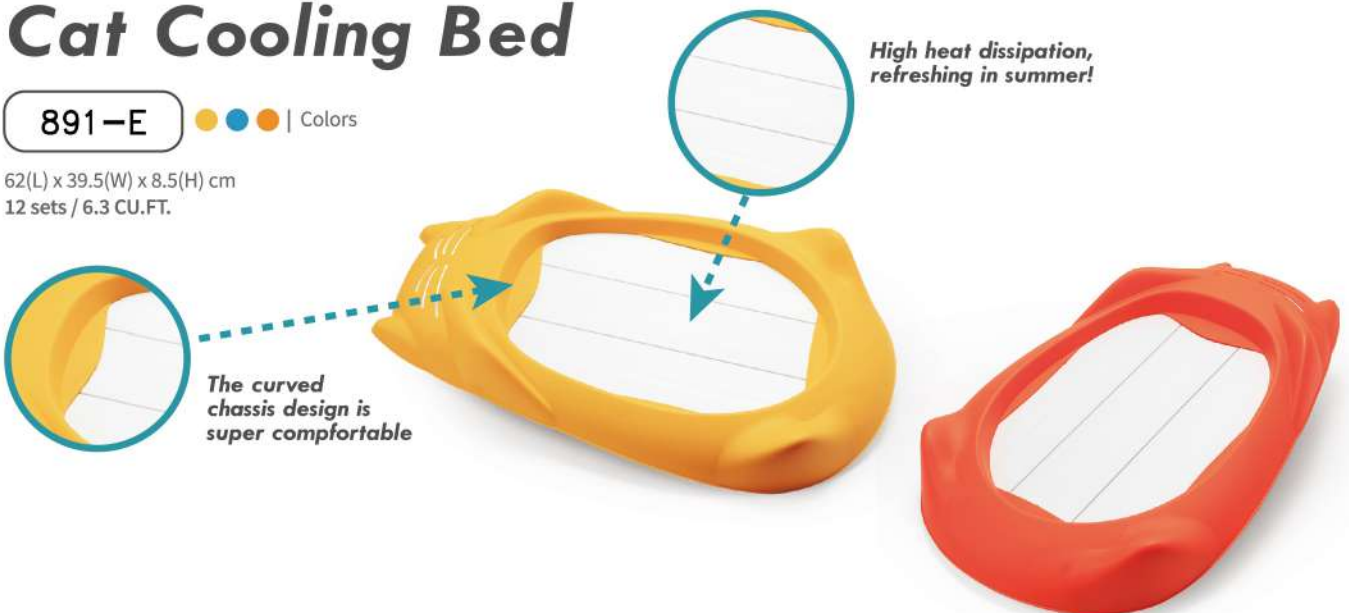

Cat Cooling Bed

891-E ●●● | Colors

62(L) x 39.5(W) x 8.5(H) cm
12 sets / 6.3 CU.FT.